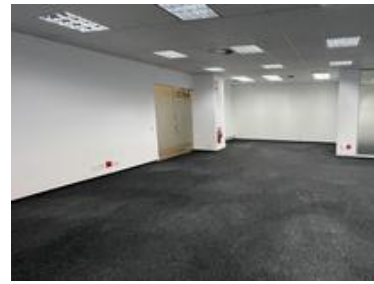

Property introduction by

Regan van As

0729339499 | regan@factoryspace.co.za

081 756 8554

255M² OFFICE TO LET IN CAPE TOWN CITY CENTRE

WEB REF CL7886

Floor Size 255 m²

Yard Size -

Rental (per m²)

Availability Immediately

Asking Rental R42101

Building Height (m) -

Factory/Warehouse -

Power (Amps) -

Office Size -

Modern 255.16sqm Office Space To Let - 9 Long Street, Cape Town

Positioned on the same floor as other high-end office suites, this 255.16sqm unit at 9 Long Street delivers a contemporary, secure

Extras

Legal: The client hereby agrees that the above property has been introduced by Factory Space (Pty) Ltd to the Client. The Client further confirms that they mandated Factory Space (Pty) Ltd to find and present suitable premises to them.

For The Client

As Witness

Date