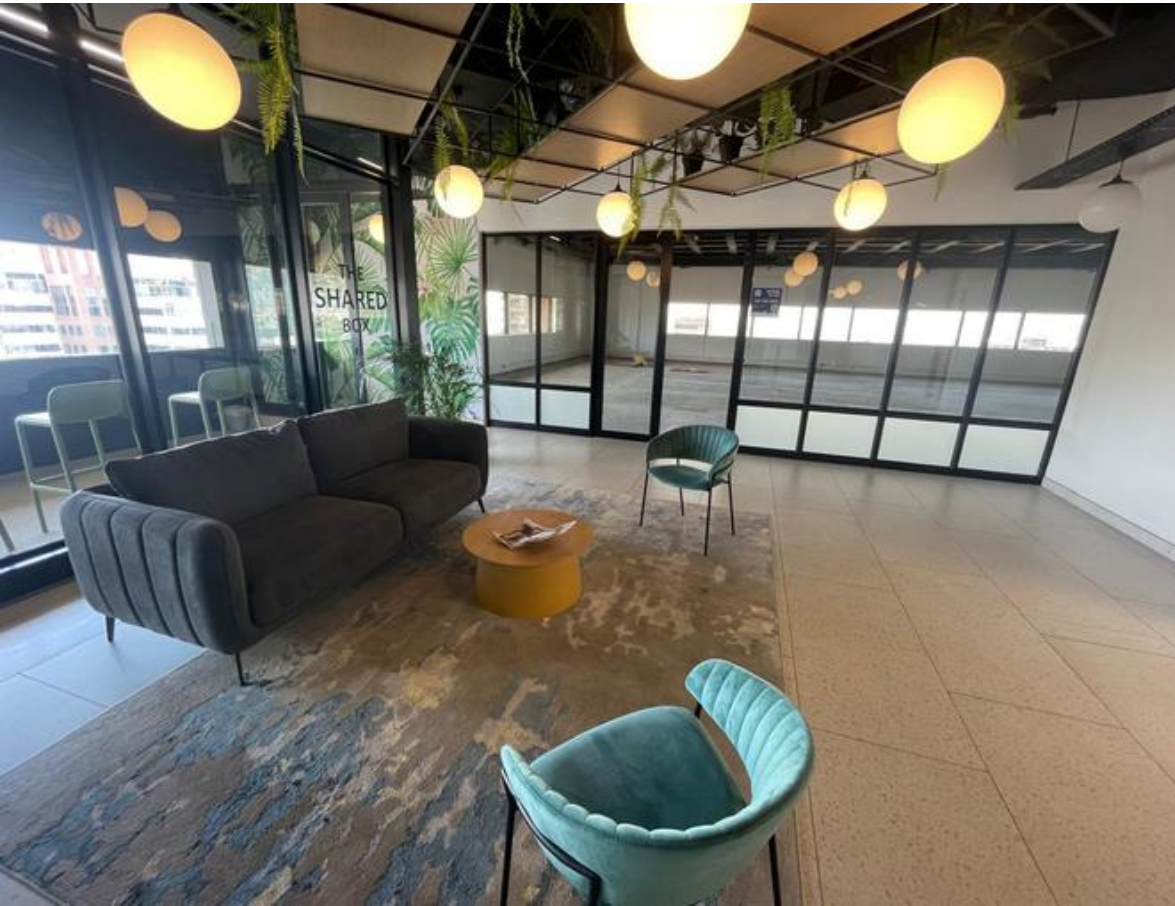

Property introduction by

Regan van As

0729339499 | regan@factoryspace.co.za

081 756 8554

421M² OFFICE TO LET IN CAPE TOWN CITY CENTRE

WEB REF CL7840

Floor Size 421 m²

Yard Size -

Rental (per m²)

Availability Immediately

Asking Rental R82095

Building Height (m) -

Factory/Warehouse -

Power (Amps) -

Office Size -

Prime 27th-Floor Office Space for Lease at The Box

Discover a premium commercial office space available for lease on the 27th floor of The Box, offering a sleek, modern work environment with stunning mountain and sea views.

Extras

Legal: The client hereby agrees that the above property has been introduced by Factory Space (Pty) Ltd to the Client. The Client further confirms that they mandated Factory Space (Pty) Ltd to find and present suitable premises to them.

For The Client

As Witness

Date